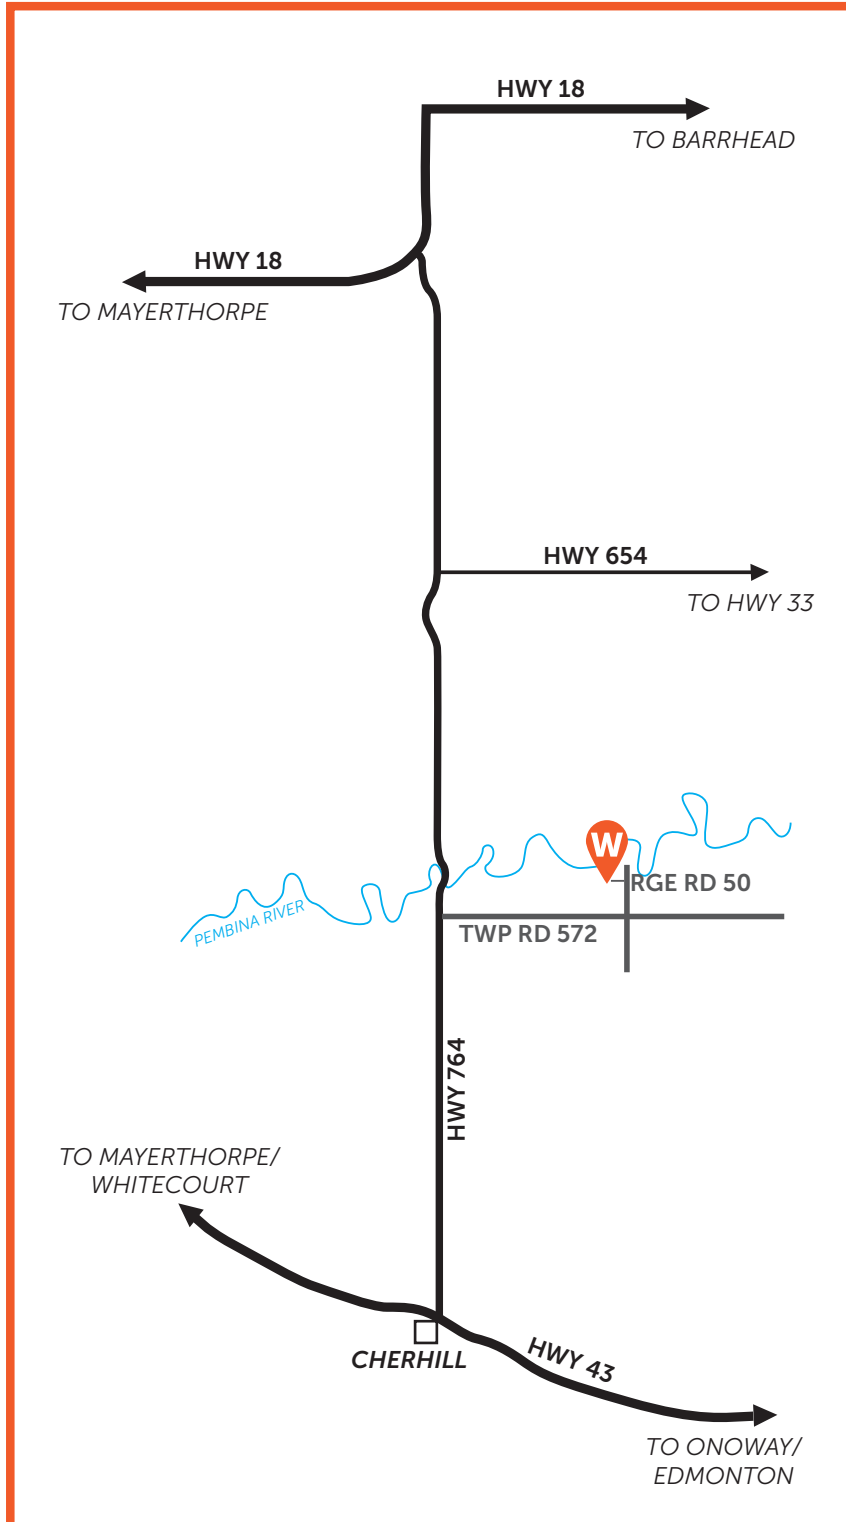

## DIRECTIONS

### FROM THE SOUTH

- From Hwy 43, turn North onto **Hwy 764** at the Cherhill intersection
- Drive North for 11 km (7 miles)
- At **Township Road 572**, turn right
- Drive East for 5 km (3 miles)
- At **Range Road 50**, turn left down the no exit road
- Follow Rge Rd 50 North for one km. You will see our shop on the left side of the road

### FROM THE NORTH

- From Hwy 18, turn onto **Hwy 764** (intersection is 4 km south of Thunder Lake)
- Drive South until you cross the Pembina River
- After you cross the bridge, take the next left onto **Township Road 572**
- Drive East for 5 km (3 miles)
- At **Range Road 50**, turn left (North) down the no exit road
- Follow Rge Rd 50 for one km. You will see our shop on the left side of the road